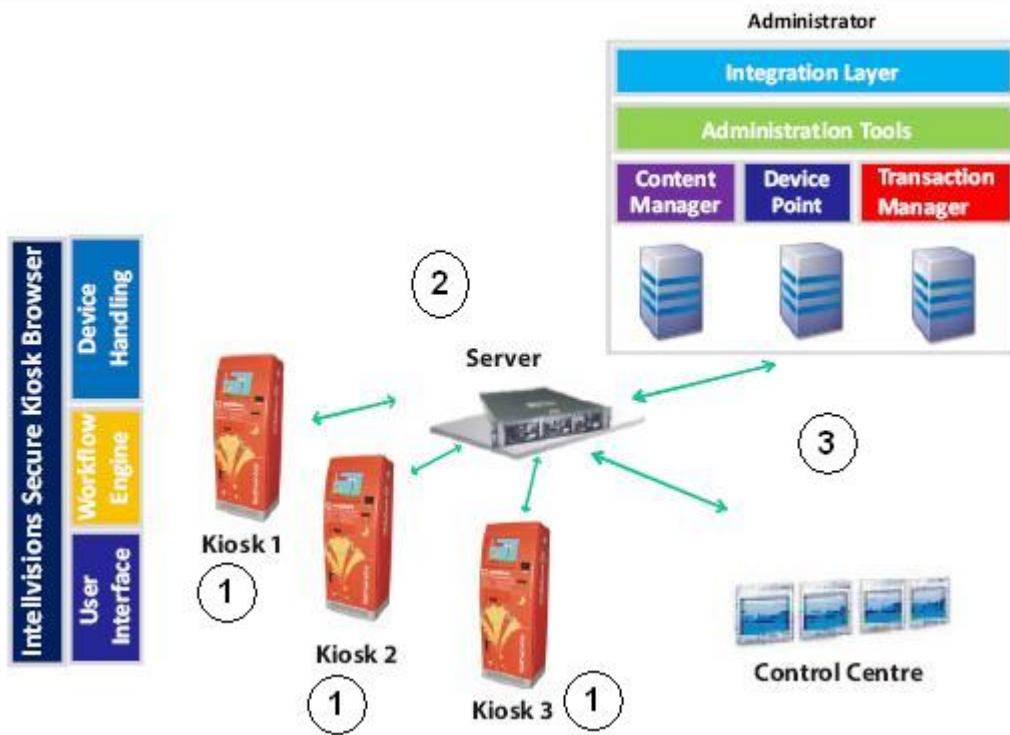

i-Serve 012

Standard Peripherals

- 15 " inch LCD with touch screen
- Commercial / Industrial grade CPU
- 80 mm thermal receipt printer

Optional Peripherals

- Barcode scanner
- Keyboard

Laser / Receipt printer

Smart / MSR card reader

Single / Multiple note cash acceptor

EMV compliant pinpads

Cameras

MICR cheque reader,
endorsing mechanism

Vandal resistant keyboard

Speakers

Dispensing mechanism

1. Kiosk Terminal
2. Kiosk Server
3. Kiosk Admin Application