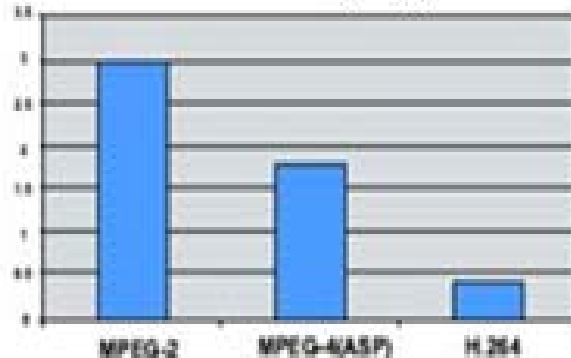

LOWER STORAGE REQUIREMENTS
Bandwidth (Mbps)

The Bandwidth required is 1/4th as compared to competitors for transfer of data. Thus, institutions need not invest in multiple hard disks and cumbersome storage media to meet their recording requirements.

Flexible Recording and Playback Options

i-Watch can be triggered to record on all possible modes i.e. on motion, on alarm or sequential recording. The powerful digital signal processing technology enables simultaneous recording and playback with zero frame loss.

Connect from anywhere in the world

i-Watch supports all network functions like TCP, UTP, RTP, Multicast, DHCP, etc. You can connect your Laptop or handheld PDA device from anywhere in the world to view your site.