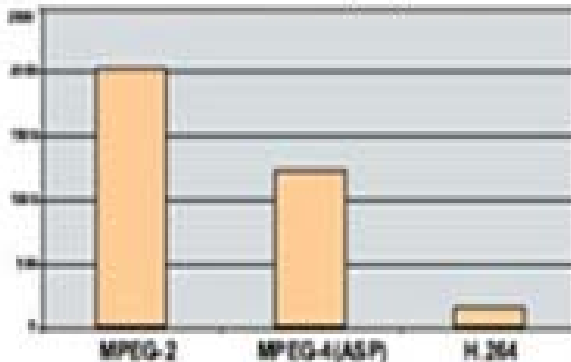

FEATURES & BENEFITS

Superior Technology, More Storage and Less Bandwidth, Better ROI

LOWER STORAGE REQUIREMENTS
STORAGE (MB)

I-Watch incorporates hardware based MPEG4 compression and H.264 technology. This effectively means the storage requirement of

I-Watch is just 1/10th that of competing products (1 Hr of video recording = 100 MB using i-Watch and 1 GB using other products).