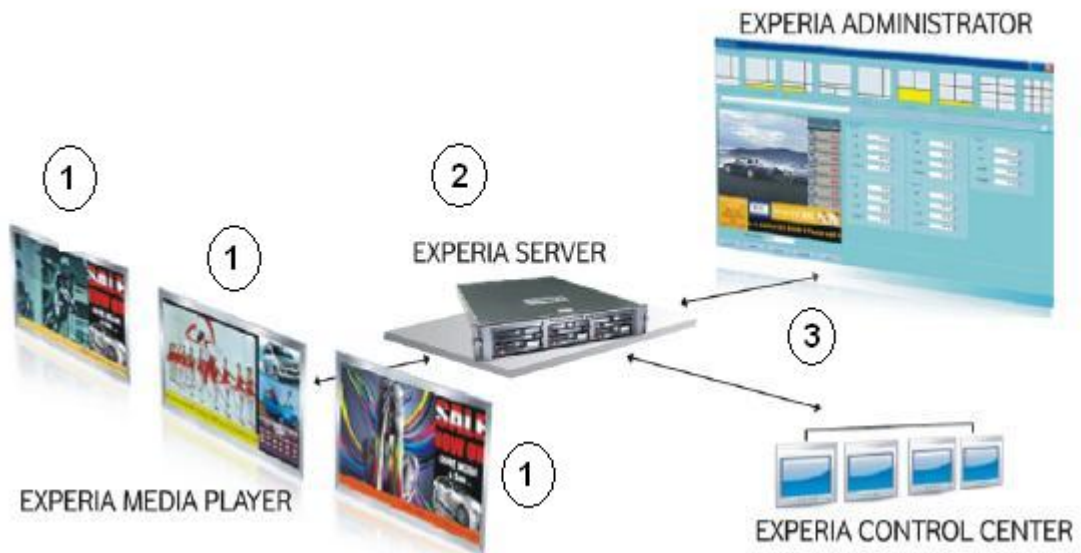

**Experia Administrator**

Experia Administrator has a complete flexibility to assign/remove and control the playlist for all or a particular screen. Apart from Media Ads the admin can also assign a Ticker, RSS feed or currency exchange module to a particular screen.

www.intellvisions.com

**Screen Templates**

It's a powerful interactive tool with various features allowing admin to divide a single screen into multiple panes running different media contents at a given point of time, design screen layouts, assign day & time slots during which the media must be played.

**Experia Admin Features**

- **Layout Manager**
- **Playlist Manager**
- **Ticker Manager**
- **Screen Manager**
- **Currency Exchange Manager**
- **Remote Monitoring**
- **MIS**

www.intellvisions.com

1. Experia Client Application
2. Experia Server
3. Experia Admin Application